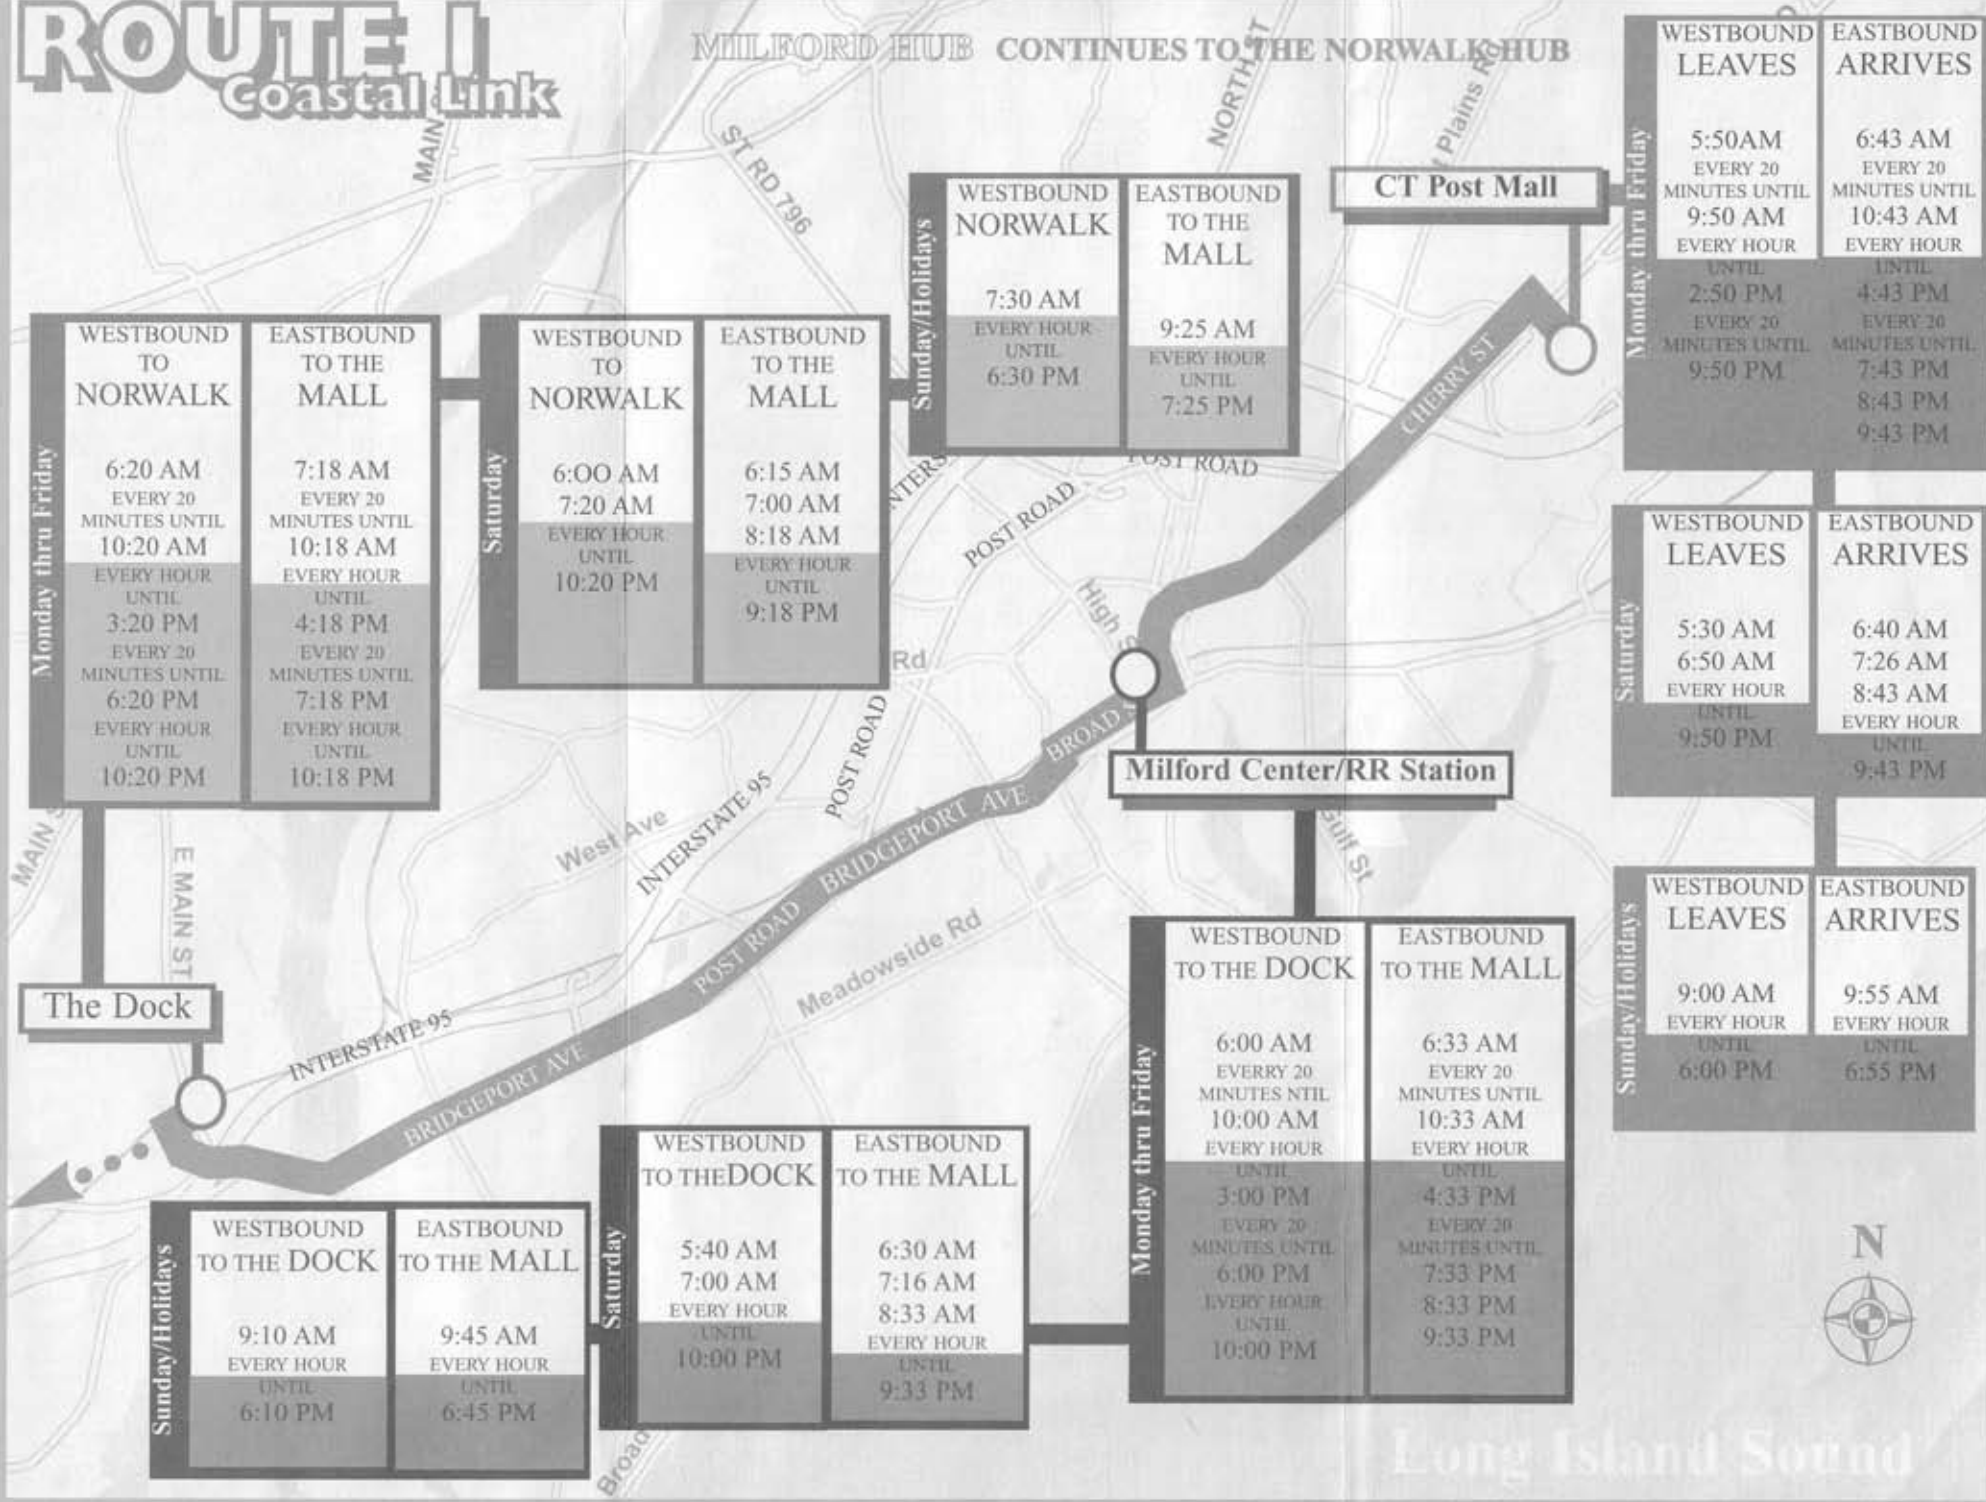

ROUTE 1 Coastal Link

MILFORD HUB CONTINUES TO THE NORWALK HUB

Monday thru Friday	WESTBOUND TO NORWALK	EASTBOUND TO THE MALL
	6:20 AM EVERY 20 MINUTES UNTIL 10:20 AM EVERY HOUR UNTIL 3:20 PM EVERY 20 MINUTES UNTIL 6:20 PM EVERY HOUR UNTIL 10:20 PM	7:18 AM EVERY 20 MINUTES UNTIL 10:18 AM EVERY HOUR UNTIL 4:18 PM EVERY 20 MINUTES UNTIL 7:18 PM EVERY HOUR UNTIL 10:18 PM

Saturday	WESTBOUND TO NORWALK	EASTBOUND TO THE MALL
	6:00 AM EVERY HOUR UNTIL 10:20 PM	6:15 AM 7:00 AM 8:18 AM EVERY HOUR UNTIL 9:18 PM

Sunday/Holidays	WESTBOUND NORWALK	EASTBOUND TO THE MALL
	7:30 AM EVERY HOUR UNTIL 6:30 PM	9:25 AM EVERY HOUR UNTIL 7:25 PM

CT Post Mall

Monday thru Friday	WESTBOUND LEAVES	EASTBOUND ARRIVES
	5:50 AM EVERY 20 MINUTES UNTIL 9:50 AM EVERY HOUR UNTIL 2:50 PM EVERY 20 MINUTES UNTIL 9:50 PM	6:43 AM EVERY 20 MINUTES UNTIL 10:43 AM EVERY HOUR UNTIL 4:43 PM EVERY 20 MINUTES UNTIL 7:43 PM 8:43 PM 9:43 PM

Saturday	WESTBOUND LEAVES	EASTBOUND ARRIVES
	5:30 AM 6:50 AM EVERY HOUR UNTIL 9:50 PM	6:40 AM 7:26 AM 8:43 AM EVERY HOUR UNTIL 9:43 PM

The Dock

Milford Center/RR Station

Monday thru Friday	WESTBOUND TO THE DOCK	EASTBOUND TO THE MALL
	6:00 AM EVERY 20 MINUTES UNTIL 10:00 AM EVERY HOUR UNTIL 3:00 PM EVERY 20 MINUTES UNTIL 6:00 PM EVERY HOUR UNTIL 10:00 PM	6:33 AM EVERY 20 MINUTES UNTIL 10:33 AM EVERY HOUR UNTIL 4:33 PM EVERY 20 MINUTES UNTIL 7:33 PM 8:33 PM 9:33 PM

Sunday/Holidays	WESTBOUND LEAVES	EASTBOUND ARRIVES
	9:00 AM EVERY HOUR UNTIL 6:00 PM	9:55 AM EVERY HOUR UNTIL 6:55 PM

Sunday/Holidays	WESTBOUND TO THE DOCK	EASTBOUND TO THE MALL
	9:10 AM EVERY HOUR UNTIL 6:10 PM	9:45 AM EVERY HOUR UNTIL 6:45 PM

Saturday	WESTBOUND TO THE DOCK	EASTBOUND TO THE MALL
	5:40 AM 7:00 AM EVERY HOUR UNTIL 10:00 PM	6:30 AM 7:16 AM 8:33 AM EVERY HOUR UNTIL 9:33 PM

Long Island Sound